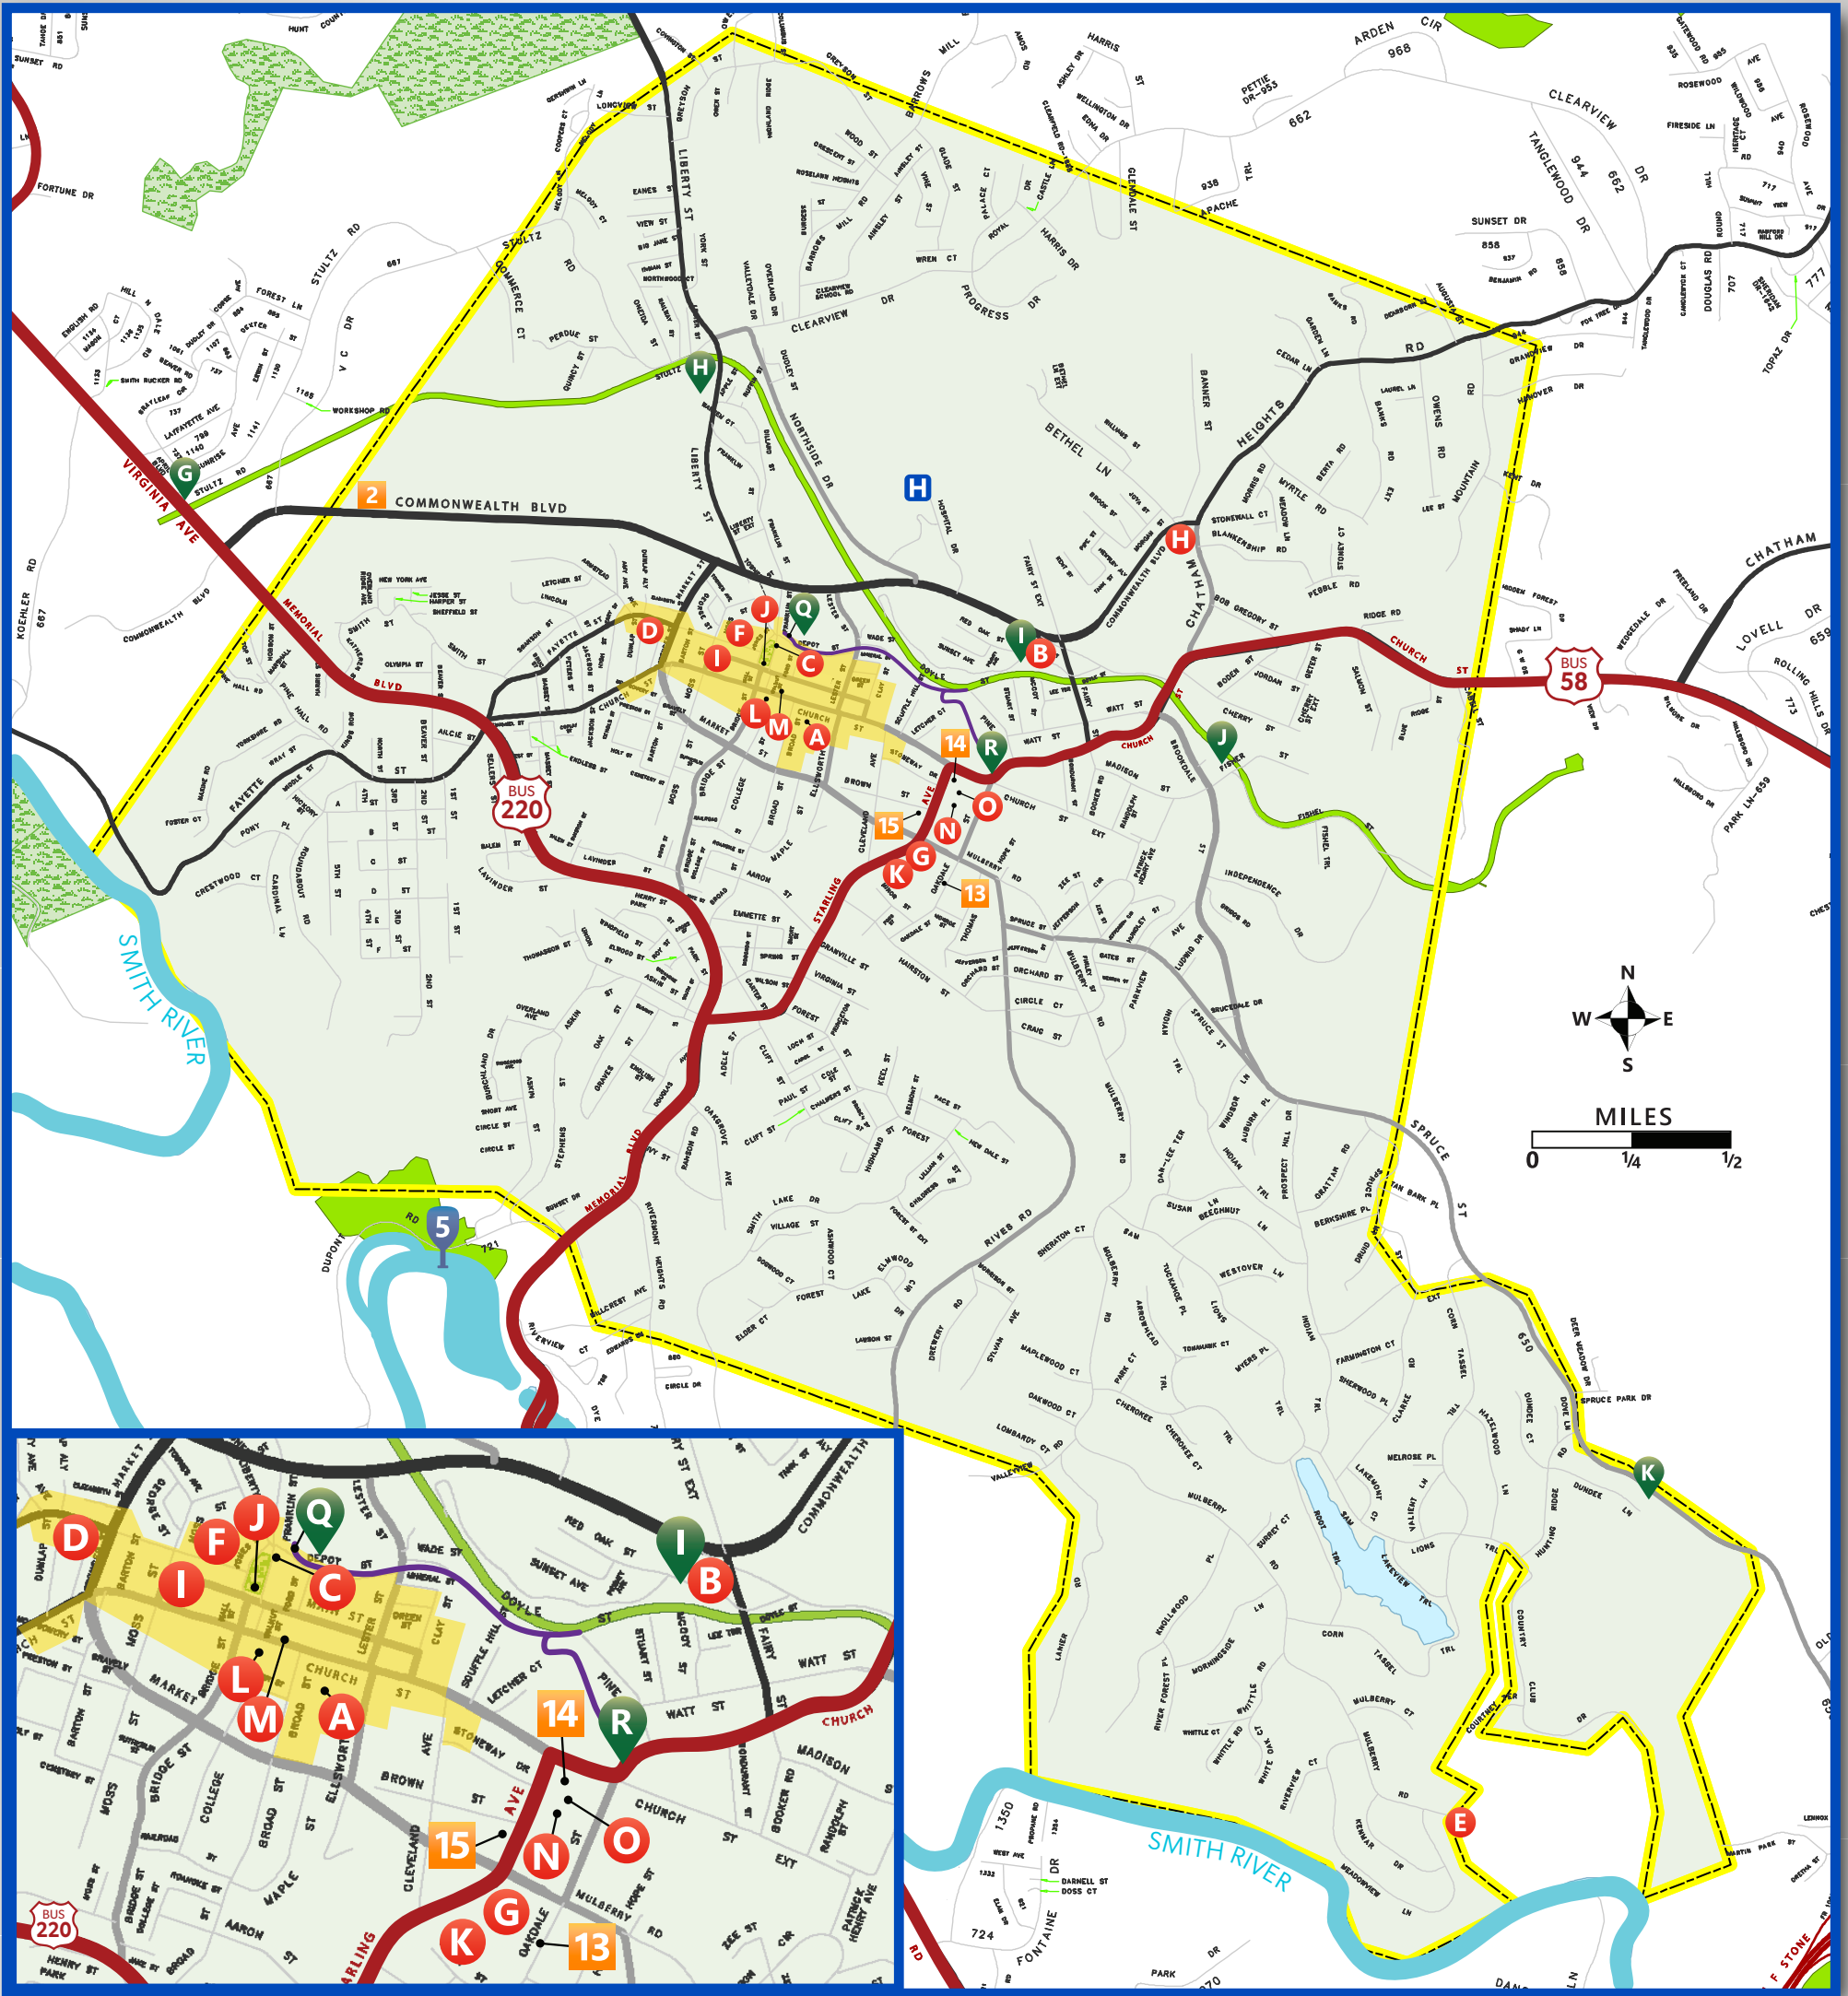

# Martinsville, Virginia

Map prepared by West Piedmont Planning District Commission, May 2022.

## 🏊 RIVER ACCESS

- 5 Doe Run (No Portage)

## 🌿 TRAILS

- Dick & Willie Passage Rail Trail*
- G Virginia Ave Trailhead
- H Liberty St Trailhead
- I Doyle St Trailhead
- J Fisher St Trailhead
- K Spruce St Trailhead
- Spur Trails*
- Q Uptown Connection Trail
- R Silverbell Trail

## KEY

- Dick & Willie Rail Trail
- Uptown Spur Trails
- Smith River
- U.S. Highway
- Sovah Health (Hospital & ER)
- Martinsville Uptown District

DOWNLOAD OUR APP!

Get it on Google Play

Get it in the App Store